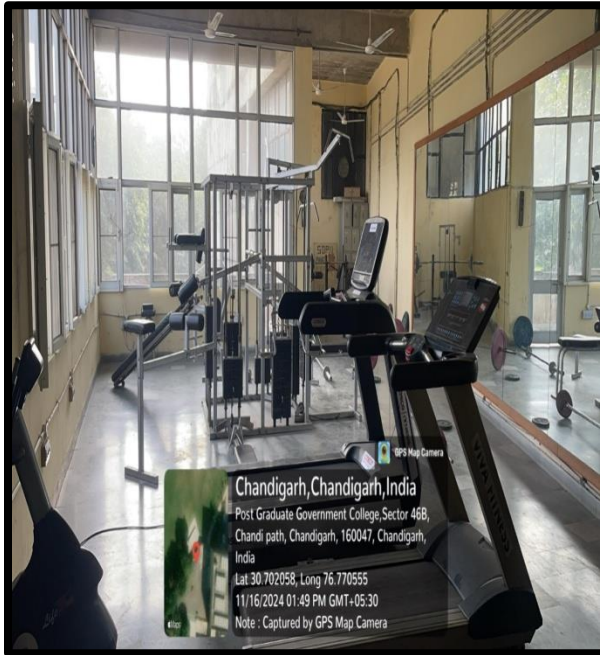

Open-Air Stage

Fountain

Play Ground

Badminton Court

Table Tennis

Yoga Room

GYMNASIUM

INDOOR GYM

OUTDOOR GYM

BASKETBALL COURT

SANITARY PAD VENDING MACHINE

Chandigarh, Chandigarh, India
921, 47a, Sector 47, Chandigarh, 160047, India
Lat 30.701961° Long 76.770897°
30/11/24 12:14 PM GMT +05:30

Google

GPS Map Camera